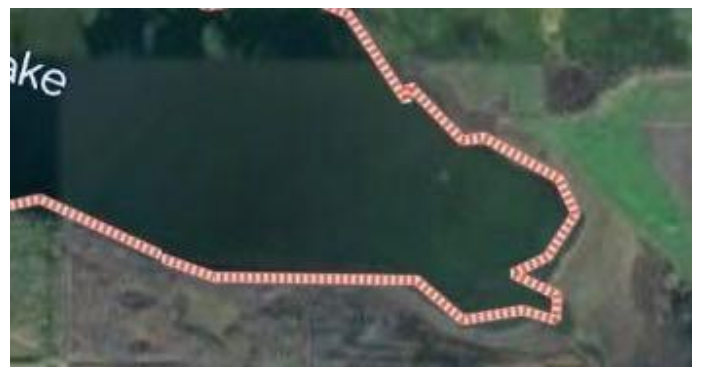

# \$449,000 - Range Road 143 Twp 563a, Rural Yellowhead County

MLS® #A2133461

**\$449,000**

0 Bedroom, 0.00 Bathroom,  
Land on 39.00 Acres

NONE, Rural Yellowhead County, Alberta

Beautiful location lakefront property! 39.60 acres right on Shiningbank Lake! Raw treed land with lake frontage. There is so much potential here! What a peaceful place to retreat to!

## Amenities

Waterfront	Lake Front
------------	------------

## Exterior

Exterior Features	None
-------------------	------

Lot Description      Brush, Lake, Many Trees, Wetlands