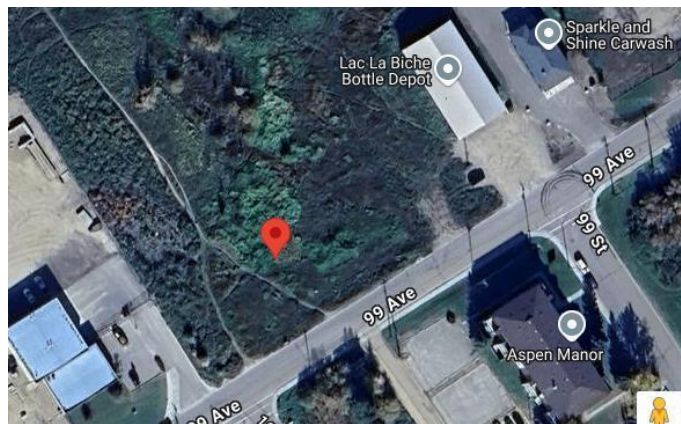

\$225,000 - 9814 99 Avenue, Lac La Biche

MLS® #A2165718

\$225,000

0 Bedroom, 0.00 Bathroom,
Land on 0.38 Acres

Lac La Biche, Lac La Biche, Alberta

Unlock the potential of this versatile commercial vacant lot, perfectly situated in the thriving community of Lac la Biche County. This prime piece of real estate offers a unique opportunity for a variety of business ventures, making it an ideal investment for entrepreneurs and developers alike. This 0.38 acre lot has many permitted uses such as Child Care, Multi use, Retail, Storage, Animal care and office ... just to name a few. Need more land? Developer has multiple lots available. Call today for your personal viewing or additional information

Essential Information

MLS® #	A2165718
Price	\$225,000
Bathrooms	0.00
Acres	0.38
Type	Land
Sub-Type	Commercial Land
Status	Active

Community Information

Address	9814 99 Avenue
Subdivision	Lac La Biche
City	Lac La Biche
County	Lac La Biche County
Province	Alberta
Postal Code	T0A 2C0